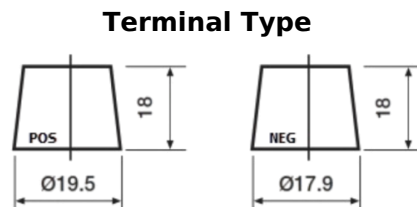

Product overview

Batteries for Cars

Premium EA456

Part number	EA456
Technology	Flooded
EAN/GTIN	3661024034128
Voltage	12 V
Capacity	45 Ah
CCA	390 A
Length	237 mm
Width	127 mm
Height	227 mm
Box size	B24
Polarity	ETN 0
Terminal Type	From JIS to EN (Ring adapter)
Hold Down	B1
Weights (subject of variation)	11.80 kg