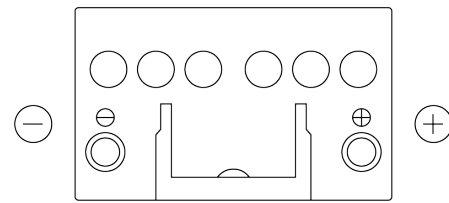

**Product overview**

Batteries for Cars

**Excell EB450**

Part number	EB450
Technology	Flooded
EAN/GTIN	3661024034494
Voltage	12 V
Capacity	45 Ah
CCA	330 A
Length	220 mm
Width	135 mm
Height	225 mm
Box size	E02
Polarity	ETN 0
Terminal Type	EN taper post
Hold Down	B1
Weights (subject of variation)	12.50 kg

**Polarity**

**Terminal Type**

Positive Terminal

Negative Terminal

**Hold Down**

Design, features and specifications are subject to change without notice. We disclaim any representation or warranty, express or implied, concerning the data or recommendations, and in no event shall be liable for any loss or damage claimed to have arisen as a result. Some products may not be available in your local market.