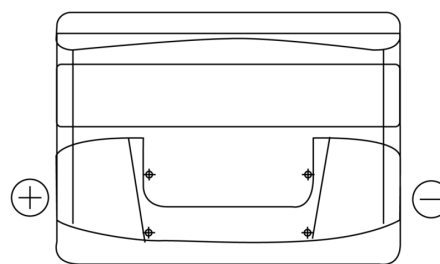

Product overview

Batteries for Cars

Formula FB501

Part number	FB501
Technology	Flooded
EAN/GTIN	3661024044523
Voltage	12 V
Capacity	50.0 Ah
CCA	450 A
Length	207 mm
Width	175 mm
Height	190 mm
Box size	L01
Polarity	ETN 1
Terminal Type	EN taper post
Hold Down	B13
Weights (subject of variation)	12.20 kg

Polarity

Terminal Type

Hold Down

Design, features and specifications are subject to change without notice. We disclaim any representation or warranty, express or implied, concerning the data or recommendations, and in no event shall be liable for any loss or damage claimed to have arisen as a result. Some products may not be available in your local market.