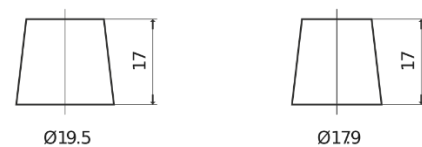

**Product overview**

Batteries for Cars

**Technica TB451**

Part number	TB451
Technology	Flooded
EAN/GTIN	3661024054485
Voltage	12 V
Capacity	45 Ah
CCA	330 A
Length	220 mm
Width	135 mm
Height	225 mm
Box size	E02
Polarity	ETN 1
Terminal Type	EN taper post
Hold Down	B1
Weights (subject of variation)	12.50 kg

**Polarity**

**Terminal Type**

Positive Terminal

Negative Terminal

**Hold Down**

Design, features and specifications are subject to change without notice. We disclaim any representation or warranty, express or implied, concerning the data or recommendations, and in no event shall be liable for any loss or damage claimed to have arisen as a result. Some products may not be available in your local market.