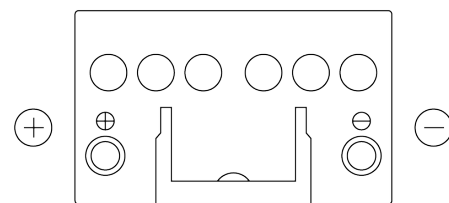

**Product overview**

Batteries for Cars

**Technica TB451**

Part number	TB451
Technology	Flooded
EAN/GTIN	3661024054485
Voltage	12 V
Capacity	45 Ah
CCA	330 A
Length	220 mm
Width	135 mm
Height	225 mm
Box size	E02
Polarity	ETN 1
Terminal Type	EN taper post
Hold Down	B1
Weights (subject of variation)	12.50 kg

**Polarity**

**Terminal Type**

Positive Terminal

Negative Terminal

**Hold Down**

Design, features and specifications are subject to change without notice. We disclaim any representation or warranty, express or implied, concerning the data or recommendations, and in no event shall be liable for any loss or damage claimed to have arisen as a result. Some products may not be available in your local market.