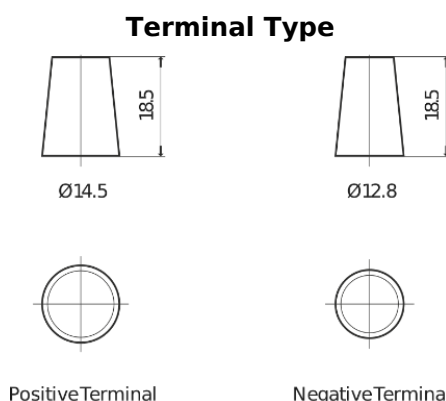

**Product overview**

Batteries for Cars

**Formula FB457**

Part number	FB457
Technology	Flooded
EAN/GTIN	3661024044363
Voltage	12 V
Capacity	45.0 Ah
CCA	330 A
Length	237 mm
Width	127 mm
Height	227 mm
Box size	B24
Polarity	ETN 1
Terminal Type	JIS taper post
Hold Down	B0
Weights (subject of variation)	11.40 kg