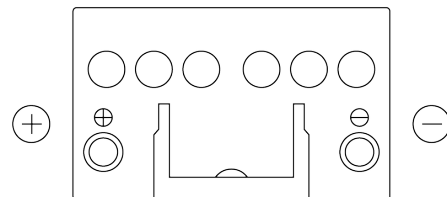

Product overview

Batteries for Cars

Formula FB451

Part number	FB451
Technology	Flooded
EAN/GTIN	3661024044486
Voltage	12 V
Capacity	45 Ah
CCA	330 A
Length	220 mm
Width	135 mm
Height	225 mm
Box size	E02
Polarity	ETN 1
Terminal Type	EN taper post
Hold Down	B1
Weights (subject of variation)	12.50 kg

Polarity

Terminal Type

Positive Terminal

Negative Terminal

Hold Down

Design, features and specifications are subject to change without notice. We disclaim any representation or warranty, express or implied, concerning the data or recommendations, and in no event shall be liable for any loss or damage claimed to have arisen as a result. Some products may not be available in your local market.