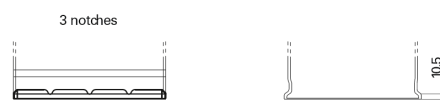

Hold Down

Design, features and specifications are subject to change without notice. We disclaim any representation or warranty, express or implied, concerning the data or recommendations, and in no event shall be liable for any loss or damage claimed to have arisen as a result. Some products may not be available in your local market.