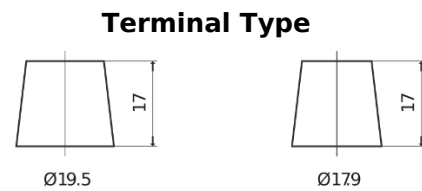

**Product overview**

Batteries for Trucks, Buses, Construction, Agriculture

**StartPRO TG1353**

Part number	TG1353
Technology	Flooded
EAN/GTIN	3661024055543
Voltage	12 V
Capacity	135 Ah
CCA	1000 A
Length	514 mm
Width	218 mm
Height	210 mm
Box size	DB9
Polarity	ETN 3
Terminal Type	EN taper post
Hold Down	B0
Weights (subject of variation)	39.80 kg