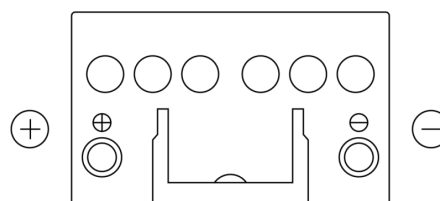

**Product overview**

Batteries for Cars

**Formula FB451**

Part number	FB451
Technology	Flooded
EAN/GTIN	3661024044486
Voltage	12 V
Capacity	45.0 Ah
CCA	330 A
Length	220 mm
Width	135 mm
Height	225 mm
Box size	E02
Polarity	ETN 1
Terminal Type	EN taper post
Hold Down	B1
Weights (subject of variation)	12.50 kg

**Polarity**

**Terminal Type**

**Hold Down**

Design, features and specifications are subject to change without notice. We disclaim any representation or warranty, express or implied, concerning the data or recommendations, and in no event shall be liable for any loss or damage claimed to have arisen as a result. Some products may not be available in your local market.