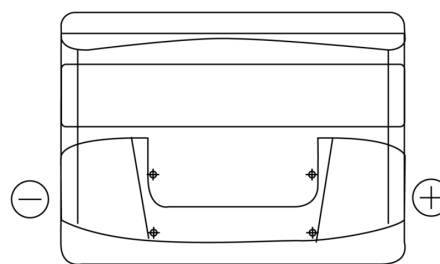

Product overview

Batteries for Cars

Formula FB442

Part number	FB442
Technology	Flooded
EAN/GTIN	3661024044608
Voltage	12 V
Capacity	44.0 Ah
CCA	420 A
Length	207 mm
Width	175 mm
Height	175 mm
Box size	LB1
Polarity	ETN 0
Terminal Type	EN taper post
Hold Down	B13
Weights (subject of variation)	10.60 kg

Polarity

Terminal Type

Hold Down

Design, features and specifications are subject to change without notice. We disclaim any representation or warranty, express or implied, concerning the data or recommendations, and in no event shall be liable for any loss or damage claimed to have arisen as a result. Some products may not be available in your local market.