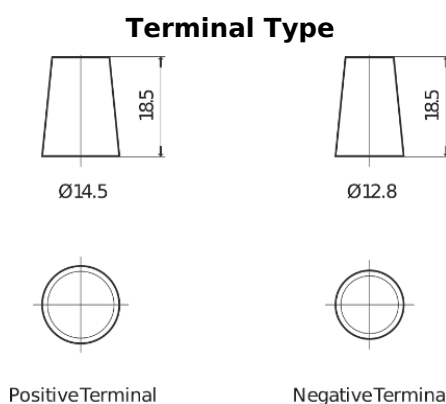

Product overview

Batteries for Cars

Formula FB357

Part number	FB357
Technology	Flooded
EAN/GTIN	3661024044349
Voltage	12 V
Capacity	35.0 Ah
CCA	240 A
Length	187 mm
Width	127 mm
Height	220 mm
Box size	B19
Polarity	ETN 1
Terminal Type	JIS taper post
Hold Down	B0
Weights (subject of variation)	8.90 kg