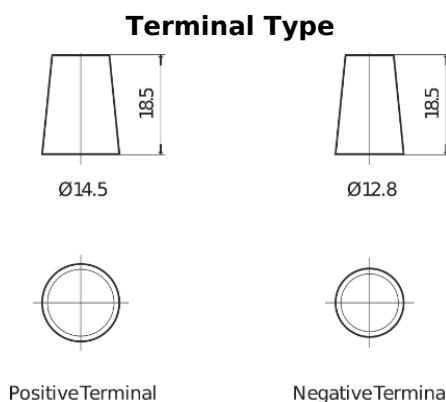

**Product overview**

Batteries for Cars

**Formula FB357**

Part number	FB357
Technology	Flooded
EAN/GTIN	3661024044349
Voltage	12 V
Capacity	35.0 Ah
CCA	240 A
Length	187 mm
Width	127 mm
Height	220 mm
Box size	B19
Polarity	ETN 1
Terminal Type	JIS taper post
Hold Down	B0
Weights (subject of variation)	8.90 kg