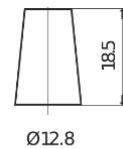

Product overview

Batteries for Cars

Formula FB356A

Part number	FB356A
Technology	Flooded
EAN/GTIN	3661024044882
Voltage	12 V
Capacity	35.0 Ah
CCA	240 A
Length	187 mm
Width	127 mm
Height	220 mm
Box size	B19
Polarity	ETN 0
Terminal Type	JIS taper post
Hold Down	Korean B1 Long
Weights (subject of variation)	8.90 kg

Polarity

Terminal Type

Positive Terminal

Negative Terminal

Hold Down

Design, features and specifications are subject to change without notice. We disclaim any representation or warranty, express or implied, concerning the data or recommendations, and in no event shall be liable for any loss or damage claimed to have arisen as a result. Some products may not be available in your local market.