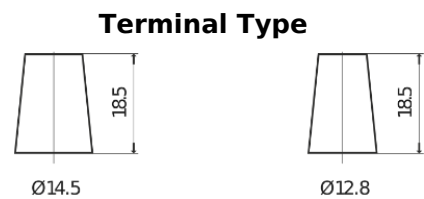

**Product overview**

Batteries for Cars

**Formula FB356**

Part number	FB356
Technology	Flooded
EAN/GTIN	3661024044332
Voltage	12 V
Capacity	35.0 Ah
CCA	240 A
Length	187 mm
Width	127 mm
Height	220 mm
Box size	B19
Polarity	ETN 0
Terminal Type	JIS taper post
Hold Down	B0
Weights (subject of variation)	8.90 kg