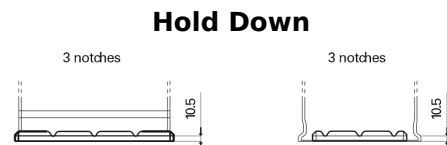

Product overview

Batteries for Trucks, Buses, Construction, Agriculture

StartPRO FG1355

Part number	FG1355
Technology	Flooded
EAN/GTIN	3661024045520
Voltage	12 V
Capacity	135 Ah
CCA	1000 A
Length	514 mm
Width	175 mm
Height	210 mm
Box size	DB8
Polarity	ETN 3
Terminal Type	EN taper post
Hold Down	B3
Weights (subject of variation)	36.00 kg