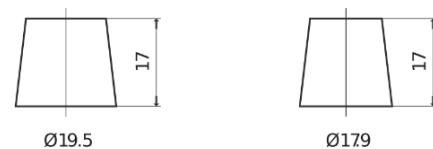

Terminal Type