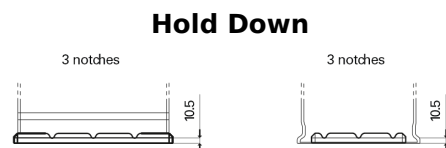

**Product overview**

Batteries for Trucks, Buses, Construction, Agriculture

**StartPRO FG1355**

Part number	FG1355
Technology	Flooded
EAN/GTIN	3661024045520
Voltage	12 V
Capacity	135 Ah
CCA	1000 A
Length	514 mm
Width	175 mm
Height	210 mm
Box size	DB8
Polarity	ETN 3
Terminal Type	EN taper post
Hold Down	B3
Weights (subject of variation)	36.00 kg