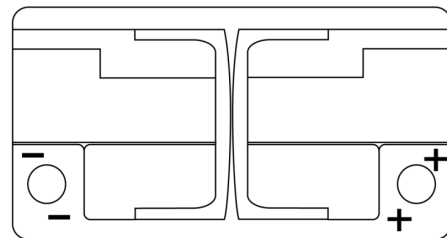

**Product overview**

Batteries for Cars

**Formula Xtreme FA900**

Part number	FA900
Technology	Flooded
EAN/GTIN	3661024046251
Voltage	12 V
Capacity	90.0 Ah
CCA	720 A
Length	315 mm
Width	175 mm
Height	190 mm
Box size	L04
Polarity	ETN 0
Terminal Type	EN taper post
Hold Down	B13
Weights (subject of variation)	19.70 kg

**Polarity**

**Terminal Type**

Positive Terminal

Negative Terminal

**Hold Down**

Design, features and specifications are subject to change without notice. We disclaim any representation or warranty, express or implied, concerning the data or recommendations, and in no event shall be liable for any loss or damage claimed to have arisen as a result. Some products may not be available in your local market.