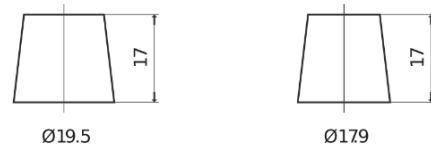

**Product overview**

Batteries for Cars

**Formula Xtreme FA900**

Part number	FA900
Technology	Flooded
EAN/GTIN	3661024046251
Voltage	12 V
Capacity	90.0 Ah
CCA	720 A
Length	315 mm
Width	175 mm
Height	190 mm
Box size	L04
Polarity	ETN 0
Terminal Type	EN taper post
Hold Down	B13
Weights (subject of variation)	19.70 kg

**Polarity**

**Terminal Type**

Positive Terminal

Negative Terminal

**Hold Down**

Design, features and specifications are subject to change without notice. We disclaim any representation or warranty, express or implied, concerning the data or recommendations, and in no event shall be liable for any loss or damage claimed to have arisen as a result. Some products may not be available in your local market.