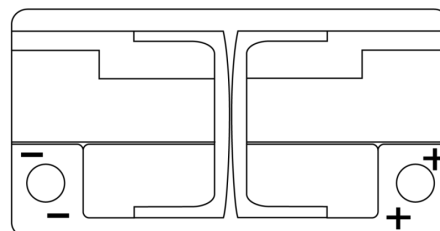

**Product overview**

Batteries for Cars

**Formula Xtreme FA852**

Part number	FA852
Technology	Flooded
EAN/GTIN	3661024044295
Voltage	12 V
Capacity	85.0 Ah
CCA	800 A
Length	315 mm
Width	175 mm
Height	175 mm
Box size	LB4
Polarity	ETN 0
Terminal Type	EN taper post
Hold Down	B13
Weights (subject of variation)	18.60 kg

**Polarity**

**Terminal Type**

**Hold Down**

Design, features and specifications are subject to change without notice. We disclaim any representation or warranty, express or implied, concerning the data or recommendations, and in no event shall be liable for any loss or damage claimed to have arisen as a result. Some products may not be available in your local market.