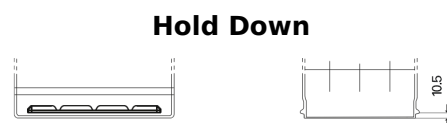

**Product overview**

Batteries for Cars

**Premium EA955**

Part number	EA955
Technology	Flooded
EAN/GTIN	3661024034197
Voltage	12 V
Capacity	95 Ah
CCA	800 A
Length	306 mm
Width	173 mm
Height	222 mm
Box size	D31
Polarity	ETN 1
Terminal Type	EN taper post
Hold Down	Korean B1
Weights (subject of variation)	21.40 kg