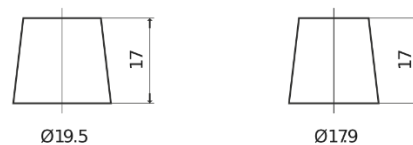

**Product overview**

Batteries for Cars

**Premium EA955**

Part number	EA955
Technology	Flooded
EAN/GTIN	3661024034197
Voltage	12 V
Capacity	95 Ah
CCA	800 A
Length	306 mm
Width	173 mm
Height	222 mm
Box size	D31
Polarity	ETN 1
Terminal Type	EN taper post
Hold Down	Korean B1
Weights (subject of variation)	21.40 kg

**Polarity**

**Terminal Type**

Positive Terminal

Negative Terminal

**Hold Down**

Design, features and specifications are subject to change without notice. We disclaim any representation or warranty, express or implied, concerning the data or recommendations, and in no event shall be liable for any loss or damage claimed to have arisen as a result. Some products may not be available in your local market.