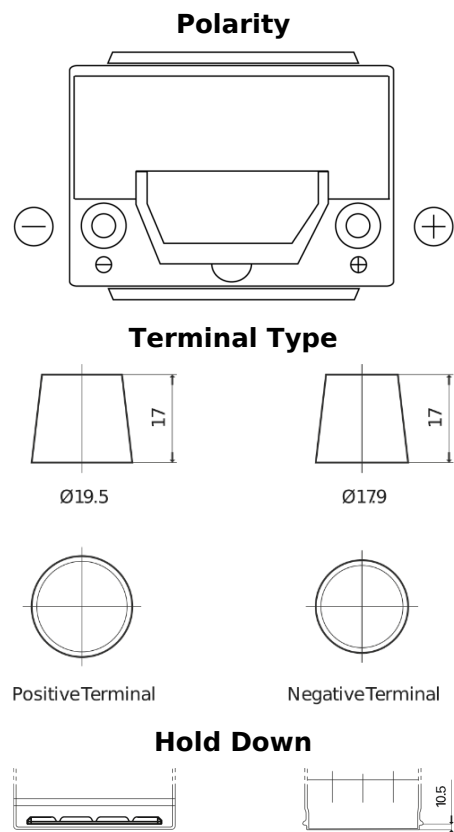

**Product overview**

Batteries for Cars

**Formula Xtreme FA654**

Part number	FA654
Technology	Flooded
EAN/GTIN	3661024044141
Voltage	12 V
Capacity	65.0 Ah
CCA	580 A
Length	230 mm
Width	173 mm
Height	222 mm
Box size	D23
Polarity	ETN 0
Terminal Type	EN taper post
Hold Down	Korean B1
Weights (subject of variation)	16.00 kg