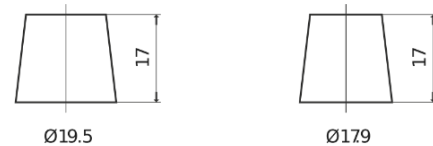

Terminal Type

Positive Terminal

Negative Terminal