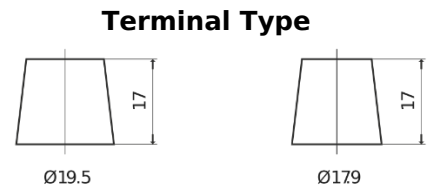

Product overview

Batteries for Cars

Premium EA954

Part number	EA954
Technology	Flooded
EAN/GTIN	3661024034180
Voltage	12 V
Capacity	95 Ah
CCA	800 A
Length	306 mm
Width	173 mm
Height	222 mm
Box size	D31
Polarity	ETN 0
Terminal Type	EN taper post
Hold Down	Korean B1
Weights (subject of variation)	21.40 kg