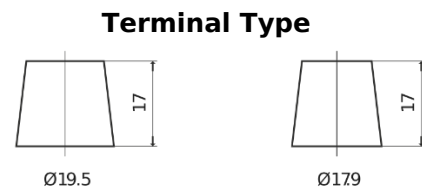

**Product overview**

Batteries for Cars

**Premium EA954**

Part number	EA954
Technology	Flooded
EAN/GTIN	3661024034180
Voltage	12 V
Capacity	95 Ah
CCA	800 A
Length	306 mm
Width	173 mm
Height	222 mm
Box size	D31
Polarity	ETN 0
Terminal Type	EN taper post
Hold Down	Korean B1
Weights (subject of variation)	21.40 kg