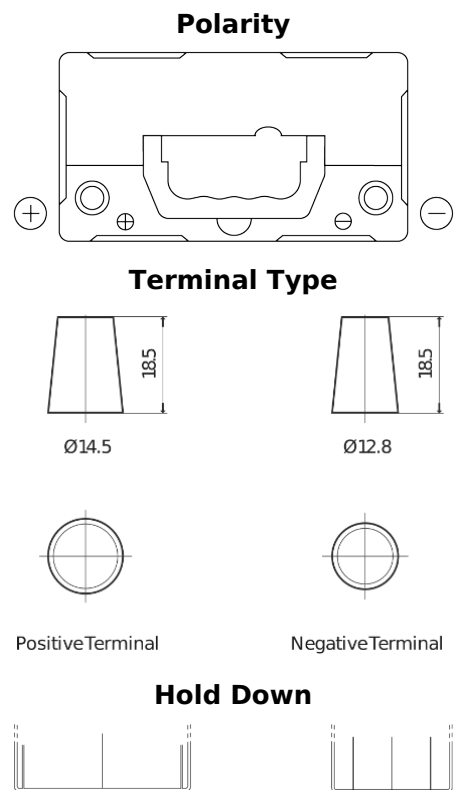

Product overview

Batteries for Cars

Technica TB457

Part number	TB457
Technology	Flooded
EAN/GTIN	3661024054362
Voltage	12 V
Capacity	45 Ah
CCA	330 A
Length	237 mm
Width	127 mm
Height	227 mm
Box size	B24
Polarity	ETN 1
Terminal Type	JIS taper post
Hold Down	B0
Weights (subject of variation)	11.40 kg