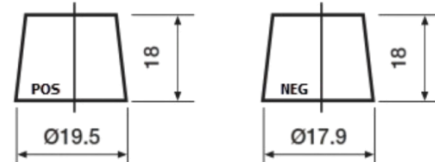

**Product overview**

Batteries for Cars

**Formula Xtreme FA456**

Part number	FA456
Technology	Flooded
EAN/GTIN	3661024044127
Voltage	12 V
Capacity	45.0 Ah
CCA	390 A
Length	237 mm
Width	127 mm
Height	227 mm
Box size	B24
Polarity	ETN 0
Terminal Type	JIS taper post
Hold Down	B1
Weights (subject of variation)	11.80 kg

**Polarity**

**Terminal Type**

Remove T1 adapter for T3

**Hold Down**

Design, features and specifications are subject to change without notice. We disclaim any representation or warranty, express or implied, concerning the data or recommendations, and in no event shall be liable for any loss or damage claimed to have arisen as a result. Some products may not be available in your local market.