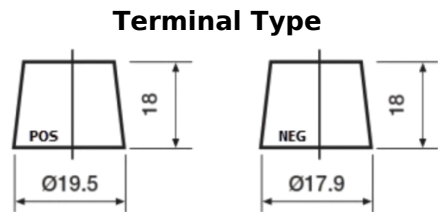

Product overview

Batteries for Cars

Formula Xtreme FA406

Part number	FA406
Technology	Flooded
EAN/GTIN	3661024047005
Voltage	12 V
Capacity	40.0 Ah
CCA	350 A
Length	187 mm
Width	127 mm
Height	220 mm
Box size	B19
Polarity	ETN 0
Terminal Type	JIS taper post
Hold Down	B1
Weights (subject of variation)	9.30 kg

Remove T1 adapter for T3

Hold Down

Design, features and specifications are subject to change without notice. We disclaim any representation or warranty, express or implied, concerning the data or recommendations, and in no event shall be liable for any loss or damage claimed to have arisen as a result. Some products may not be available in your local market.