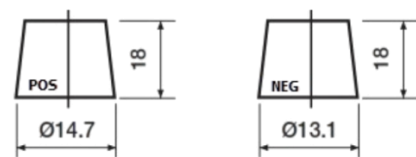

Product overview

Batteries for Cars

Formula Xtreme FA406

| | |
|--------------------------------|----------------|
| Part number | FA406 |
| Technology | Flooded |
| EAN/GTIN | 3661024047005 |
| Voltage | 12 V |
| Capacity | 40.0 Ah |
| CCA | 350 A |
| Length | 187 mm |
| Width | 127 mm |
| Height | 220 mm |
| Box size | B19 |
| Polarity | ETN 0 |
| Terminal Type | JIS taper post |
| Hold Down | B1 |
| Weights (subject of variation) | 9.30 kg |

Remove T1 adapter for T3

Hold Down

Design, features and specifications are subject to change without notice. We disclaim any representation or warranty, express or implied, concerning the data or recommendations, and in no event shall be liable for any loss or damage claimed to have arisen as a result. Some products may not be available in your local market.