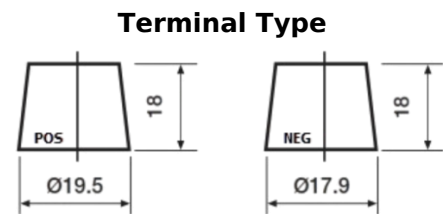

Product overview

Batteries for Cars

Formula Xtreme FA406

| | |
|--------------------------------|----------------|
| Part number | FA406 |
| Technology | Flooded |
| EAN/GTIN | 3661024047005 |
| Voltage | 12 V |
| Capacity | 40.0 Ah |
| CCA | 350 A |
| Length | 187 mm |
| Width | 127 mm |
| Height | 220 mm |
| Box size | B19 |
| Polarity | ETN 0 |
| Terminal Type | JIS taper post |
| Hold Down | B1 |
| Weights (subject of variation) | 9.30 kg |

Remove T1 adapter for T3

Hold Down

Design, features and specifications are subject to change without notice. We disclaim any representation or warranty, express or implied, concerning the data or recommendations, and in no event shall be liable for any loss or damage claimed to have arisen as a result. Some products may not be available in your local market.