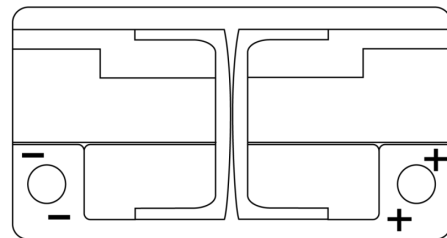

Product overview

Batteries for Cars

Formula Xtreme FA1050

Part number	FA1050
Technology	Flooded
EAN/GTIN	3661024044301
Voltage	12 V
Capacity	105.0 Ah
CCA	850 A
Length	315 mm
Width	175 mm
Height	205 mm
Box size	LH4
Polarity	ETN 0
Terminal Type	EN taper post
Hold Down	B13
Weights (subject of variation)	23.10 kg

Polarity

Terminal Type

Positive Terminal

Negative Terminal

Hold Down

Design, features and specifications are subject to change without notice. We disclaim any representation or warranty, express or implied, concerning the data or recommendations, and in no event shall be liable for any loss or damage claimed to have arisen as a result. Some products may not be available in your local market.