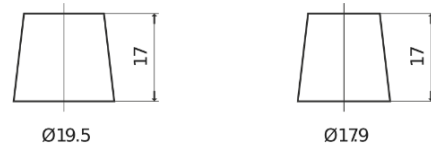

Product overview

Batteries for Cars

Formula Xtreme FA1000

Part number	FA1000
Technology	Flooded
EAN/GTIN	3661024044257
Voltage	12 V
Capacity	100.0 Ah
CCA	900 A
Length	353 mm
Width	175 mm
Height	190 mm
Box size	L05
Polarity	ETN 0
Terminal Type	EN taper post
Hold Down	B13
Weights (subject of variation)	22.60 kg

Polarity

Terminal Type

Positive Terminal

Negative Terminal

Hold Down

Design, features and specifications are subject to change without notice. We disclaim any representation or warranty, express or implied, concerning the data or recommendations, and in no event shall be liable for any loss or damage claimed to have arisen as a result. Some products may not be available in your local market.