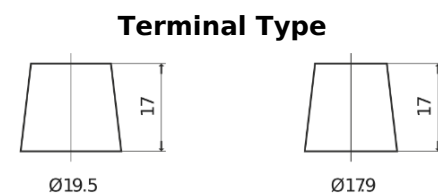

**Product overview**

Batteries for Trucks, Buses, Construction, Agriculture

**EndurancePRO EFB EX2253**

Part number	EX2253
Technology	EFB
EAN/GTIN	3661024036702
Voltage	12 V
Capacity	225.0 Ah
CCA	1150 A
Length	518 mm
Width	274 mm
Height	240 mm
Box size	D06
Polarity	ETN 3
Terminal Type	EN taper post
Hold Down	B0
Weights (subject of variation)	60.10 kg