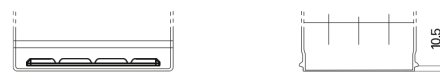

Product overview

Batteries for Cars

Technica TB955

Part number	TB955
Technology	Flooded
EAN/GTIN	3661024054461
Voltage	12 V
Capacity	95 Ah
CCA	760 A
Length	306 mm
Width	173 mm
Height	222 mm
Box size	D31
Polarity	ETN 1
Terminal Type	EN taper post
Hold Down	Korean B1
Weights (subject of variation)	20.60 kg

Polarity

Terminal Type

Positive Terminal

Negative Terminal

Hold Down

Design, features and specifications are subject to change without notice. We disclaim any representation or warranty, express or implied, concerning the data or recommendations, and in no event shall be liable for any loss or damage claimed to have arisen as a result. Some products may not be available in your local market.