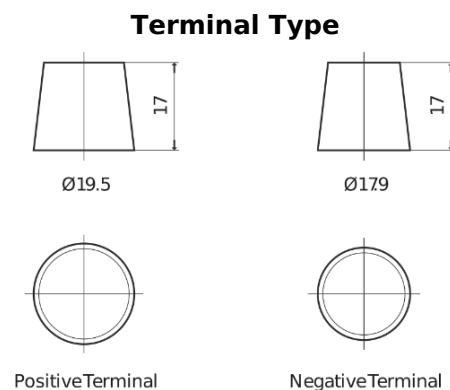

**Product overview**

Batteries for Trucks, Buses, Construction, Agriculture

**EndurancePRO EFB EX1803**

Part number	EX1803
Technology	EFB
EAN/GTIN	3661024036696
Voltage	12 V
Capacity	180.0 Ah
CCA	1000 A
Length	513 mm
Width	223 mm
Height	223 mm
Box size	D05
Polarity	ETN 3
Terminal Type	EN taper post
Hold Down	B0
Weights (subject of variation)	46.10 kg