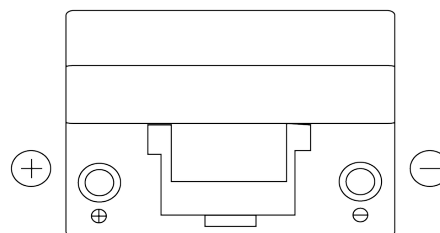

Product overview

Batteries for Cars

Technica TB955

Part number	TB955
Technology	Flooded
EAN/GTIN	3661024054461
Voltage	12 V
Capacity	95 Ah
CCA	760 A
Length	306 mm
Width	173 mm
Height	222 mm
Box size	D31
Polarity	ETN 1
Terminal Type	EN taper post
Hold Down	Korean B1
Weights (subject of variation)	20.60 kg

Polarity

Terminal Type

Positive Terminal

Negative Terminal

Hold Down

Design, features and specifications are subject to change without notice. We disclaim any representation or warranty, express or implied, concerning the data or recommendations, and in no event shall be liable for any loss or damage claimed to have arisen as a result. Some products may not be available in your local market.