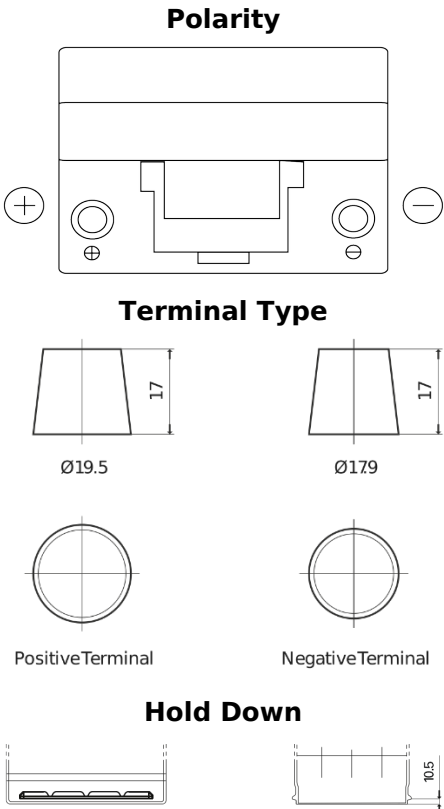

**Product overview**

Batteries for Cars

**Formula FB955**

Part number	FB955
Technology	Flooded
EAN/GTIN	3661024044462
Voltage	12 V
Capacity	95 Ah
CCA	760 A
Length	306 mm
Width	173 mm
Height	222 mm
Box size	D31
Polarity	ETN 1
Terminal Type	EN taper post
Hold Down	Korean B1
Weights (subject of variation)	20.60 kg