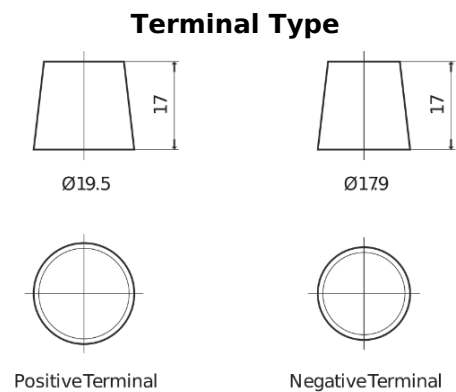

Product overview

Batteries for Marine and Leisure

Vintage EU77-6

Part number	EU77-6
Technology	Flooded
EAN/GTIN	3661024036177
Voltage	6 V
Capacity	77.0 Ah
CCA	650 A
Length	215 mm
Width	169 mm
Height	184 mm
Box size	H02
Polarity	ETN 0
Terminal Type	EN taper post
Hold Down	B6
Weights (subject of variation)	11.10 kg