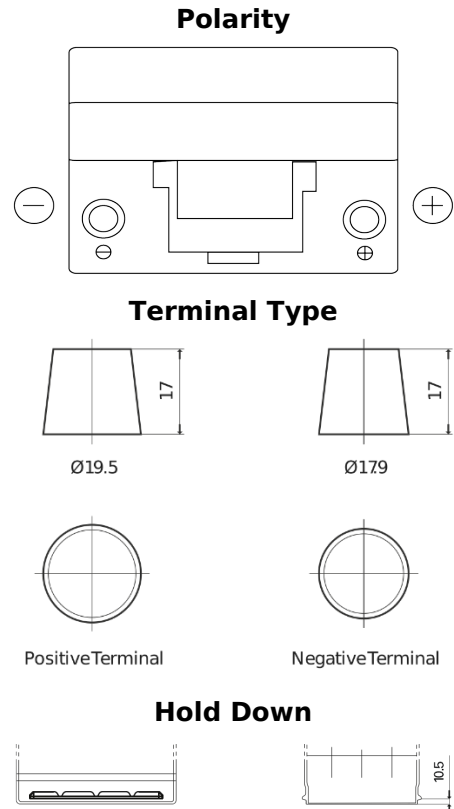

**Product overview**

Batteries for Cars

**Excell EB954**

Part number	EB954
Technology	Flooded
EAN/GTIN	3661024034456
Voltage	12 V
Capacity	95 Ah
CCA	760 A
Length	306 mm
Width	173 mm
Height	222 mm
Box size	D31
Polarity	ETN 0
Terminal Type	EN taper post
Hold Down	Korean B1
Weights (subject of variation)	20.60 kg