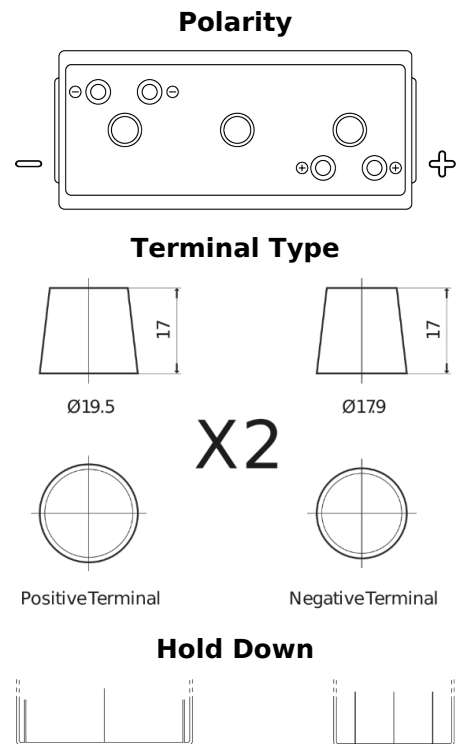

**Product overview**

Batteries for Marine and Leisure

**Vintage EU200-6**

Part number	EU200-6
Technology	Flooded
EAN/GTIN	3661024036139
Voltage	6 V
Capacity	200.0 Ah
CCA	1150 A
Length	398 mm
Width	174 mm
Height	234 mm
Box size	M06
Polarity	ETN 0
Terminal Type	Twin EN taper posts
Hold Down	B0
Weights (subject of variation)	27.80 kg