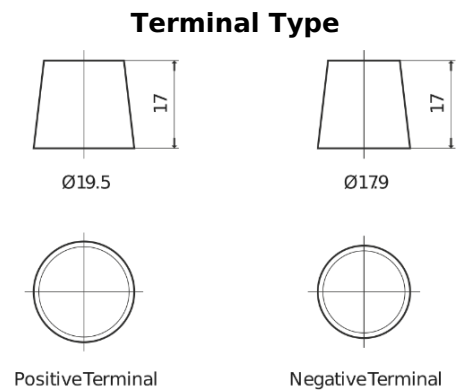

**Product overview**

Batteries for Marine and Leisure

**Vintage EU165-6**

Part number	EU165-6
Technology	Flooded
EAN/GTIN	3661024036146
Voltage	6 V
Capacity	165.0 Ah
CCA	900 A
Length	330 mm
Width	174 mm
Height	234 mm
Box size	M05
Polarity	ETN 0
Terminal Type	EN taper post
Hold Down	B0
Weights (subject of variation)	25.00 kg