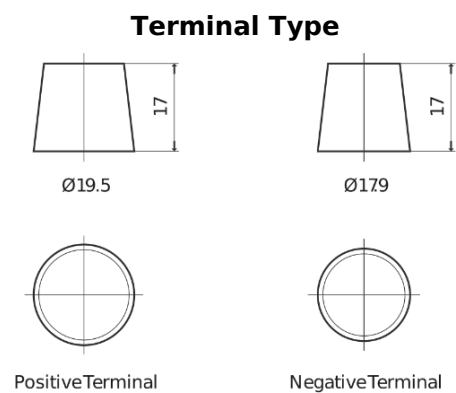

Product overview

Batteries for Marine and Leisure

Vintage EU140-6

| | |
|--------------------------------|---------------|
| Part number | EU140-6 |
| Technology | Flooded |
| EAN/GTIN | 3661024036153 |
| Voltage | 6 V |
| Capacity | 140.0 Ah |
| CCA | 900 A |
| Length | 257 mm |
| Width | 175 mm |
| Height | 236 mm |
| Box size | M04 |
| Polarity | ETN 0 |
| Terminal Type | EN taper post |
| Hold Down | B1 |
| Weights (subject of variation) | 18.40 kg |