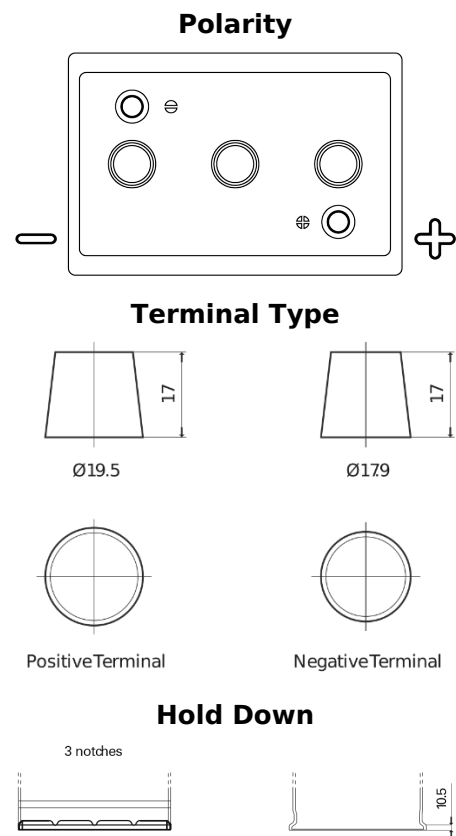

Product overview

Batteries for Marine and Leisure

Vintage EU140-6

Part number	EU140-6
Technology	Flooded
EAN/GTIN	3661024036153
Voltage	6 V
Capacity	140.0 Ah
CCA	900 A
Length	257 mm
Width	175 mm
Height	236 mm
Box size	M04
Polarity	ETN 0
Terminal Type	EN taper post
Hold Down	B1
Weights (subject of variation)	18.40 kg