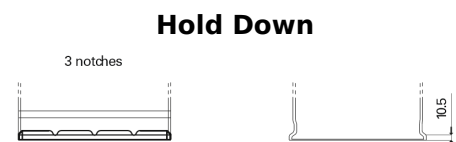

Product overview

Batteries for Marine and Leisure

Vintage EU140-6

| | |
|--------------------------------|---------------|
| Part number | EU140-6 |
| Technology | Flooded |
| EAN/GTIN | 3661024036153 |
| Voltage | 6 V |
| Capacity | 140.0 Ah |
| CCA | 900 A |
| Length | 257 mm |
| Width | 175 mm |
| Height | 236 mm |
| Box size | M04 |
| Polarity | ETN 0 |
| Terminal Type | EN taper post |
| Hold Down | B1 |
| Weights (subject of variation) | 18.40 kg |