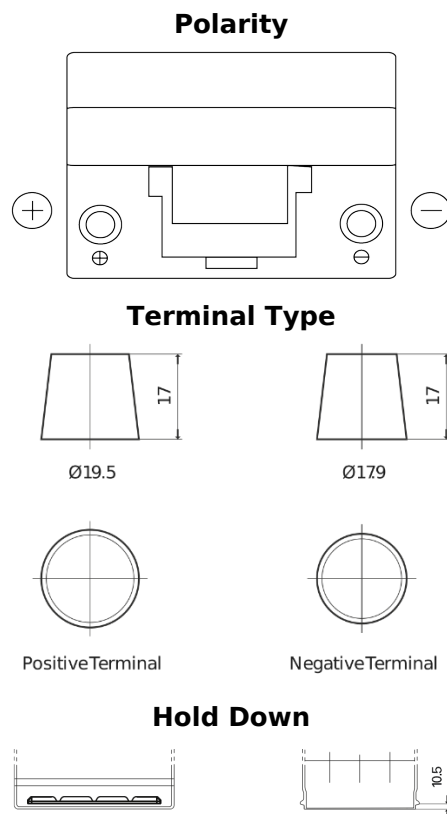

**Product overview**

Batteries for Cars

**Classic EC905**

|                                |               |
|--------------------------------|---------------|
| Part number                    | EC905         |
| Technology                     | Flooded       |
| EAN/GTIN                       | 3661024034760 |
| Voltage                        | 12 V          |
| Capacity                       | 90 Ah         |
| CCA                            | 680 A         |
| Length                         | 306 mm        |
| Width                          | 173 mm        |
| Height                         | 222 mm        |
| Box size                       | D31           |
| Polarity                       | ETN 1         |
| Terminal Type                  | EN taper post |
| Hold Down                      | Korean B1     |
| Weights (subject of variation) | 19.90 kg      |