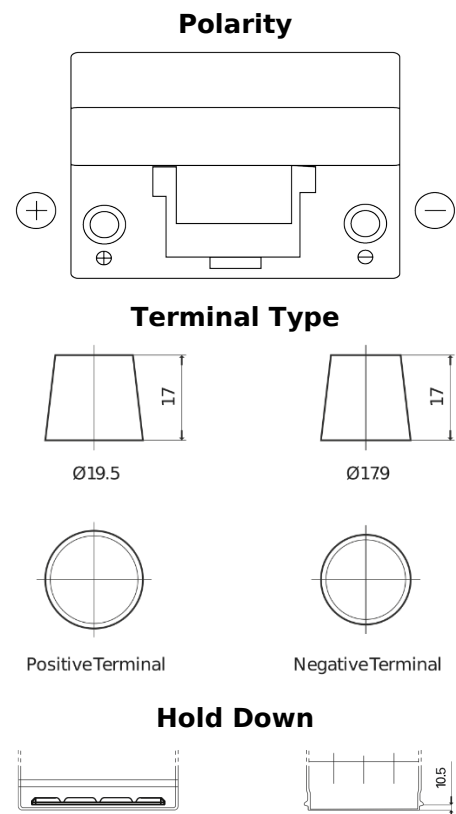

Product overview

Batteries for Cars

Classic EC905

Part number	EC905
Technology	Flooded
EAN/GTIN	3661024034760
Voltage	12 V
Capacity	90 Ah
CCA	680 A
Length	306 mm
Width	173 mm
Height	222 mm
Box size	D31
Polarity	ETN 1
Terminal Type	EN taper post
Hold Down	Korean B1
Weights (subject of variation)	19.90 kg