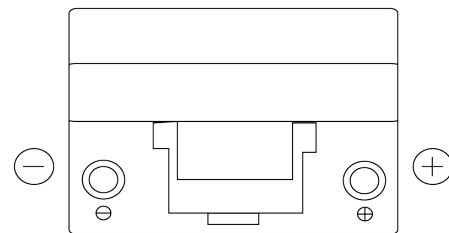

Product overview

Batteries for Cars

Classic EC904

Part number	EC904
Technology	Flooded
EAN/GTIN	3661024034753
Voltage	12 V
Capacity	90 Ah
CCA	680 A
Length	306 mm
Width	173 mm
Height	222 mm
Box size	D31
Polarity	ETN 0
Terminal Type	EN taper post
Hold Down	Korean B1
Weights (subject of variation)	19.90 kg

Polarity

Terminal Type

Positive Terminal

Negative Terminal

Hold Down

Design, features and specifications are subject to change without notice. We disclaim any representation or warranty, express or implied, concerning the data or recommendations, and in no event shall be liable for any loss or damage claimed to have arisen as a result. Some products may not be available in your local market.