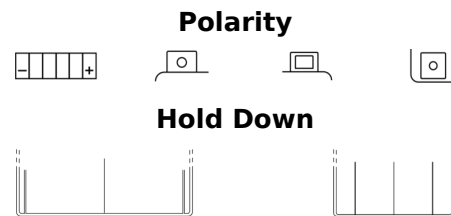

Product overview

Batteries for Motorcycles, ATVs, Snowmobiles, Garden

AGM MC (Dry) ETX5L-BS

Part number	ETX5L-BS
Technology	AGM
EAN/GTIN	3661024033732
Voltage	12 V
Capacity	4.0 Ah
CCA	70 A
Length	115 mm
Width	70 mm
Height	105 mm
Box size	C36
Polarity	ETN 0
Terminal Type	M04
Hold Down	B0
Weights (subject of variation)	1.90 kg