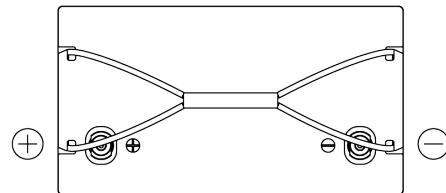

**Product overview**

Batteries for Marine and Leisure

**Equipment Li-Ion EV1300**

Part number	EV1300
Technology	Li-Ion
EAN/GTIN	3661024037679
Voltage	12 V
Capacity	100 Ah
Watt hour	1300 Wh
Length	308 mm
Width	168 mm
Height	211 mm
Box size	D31
Polarity	ETN 1
Terminal Type	Female M8
Hold Down	B0
Weights (subject of variation)	12.10 kg

**Polarity**

**Terminal Type**

**Hold Down**

Design, features and specifications are subject to change without notice. We disclaim any representation or warranty, express or implied, concerning the data or recommendations, and in no event shall be liable for any loss or damage claimed to have arisen as a result. Some products may not be available in your local market.