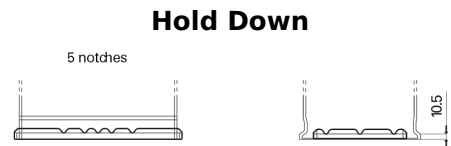

Product overview

Batteries for Marine and Leisure

Equipment ET650

Part number	ET650
Technology	Flooded
EAN/GTIN	3661024035927
Voltage	12 V
Capacity	100.0 Ah
Watt hour	650 Wh
Length	353 mm
Width	175 mm
Height	190 mm
Box size	L05
Polarity	ETN 0
Terminal Type	EN taper post
Hold Down	B13
Weights (subject of variation)	26.50 kg