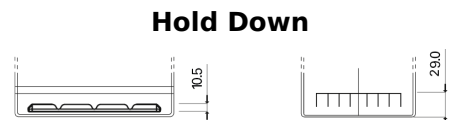

Product overview

Batteries for Cars

Premium EA755

Part number	EA755
Technology	Flooded
EAN/GTIN	3661024034173
Voltage	12 V
Capacity	75 Ah
CCA	630 A
Length	270 mm
Width	173 mm
Height	222 mm
Box size	D26
Polarity	ETN 1
Terminal Type	EN taper post
Hold Down	Korean B1+B6
Weights (subject of variation)	17.40 kg