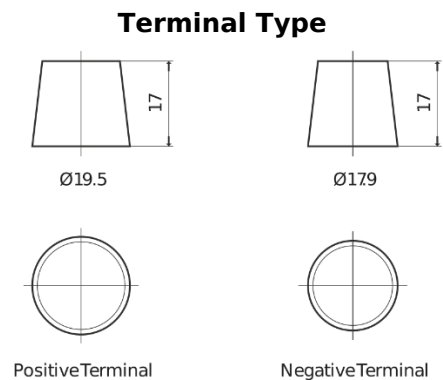

Product overview

Batteries for Marine and Leisure

Equipment ET650

Part number	ET650
Technology	Flooded
EAN/GTIN	3661024035927
Voltage	12 V
Capacity	100.0 Ah
Watt hour	650 Wh
Length	353 mm
Width	175 mm
Height	190 mm
Box size	L05
Polarity	ETN 0
Terminal Type	EN taper post
Hold Down	B13
Weights (subject of variation)	26.50 kg