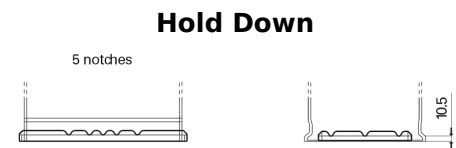

Product overview

Batteries for Marine and Leisure

Equipment ET550

Part number	ET550
Technology	Flooded
EAN/GTIN	3661024036344
Voltage	12 V
Capacity	80.0 Ah
Watt hour	550 Wh
Length	278 mm
Width	175 mm
Height	190 mm
Box size	L03
Polarity	ETN 0
Terminal Type	EN taper post
Hold Down	B13
Weights (subject of variation)	20.70 kg