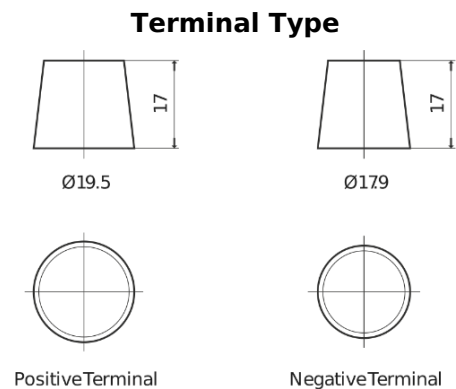

Product overview

Batteries for Marine and Leisure

Equipment ET550

Part number	ET550
Technology	Flooded
EAN/GTIN	3661024036344
Voltage	12 V
Capacity	80.0 Ah
Watt hour	550 Wh
Length	278 mm
Width	175 mm
Height	190 mm
Box size	L03
Polarity	ETN 0
Terminal Type	EN taper post
Hold Down	B13
Weights (subject of variation)	20.70 kg