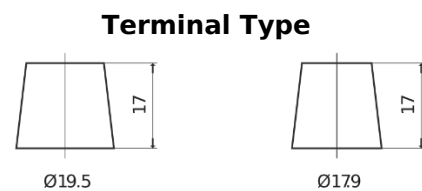

Product overview

Batteries for Marine and Leisure

Equipment ET1600

Part number	ET1600
Technology	Flooded
EAN/GTIN	3661024035873
Voltage	12 V
Capacity	230.0 Ah
Watt hour	1600 Wh
Length	518 mm
Width	274 mm
Height	240 mm
Box size	D06
Polarity	ETN 3
Terminal Type	EN taper post
Hold Down	B0
Weights (subject of variation)	64.80 kg