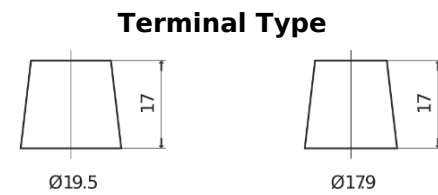

Product overview

Batteries for Marine and Leisure

Equipment ET1300

Part number	ET1300
Technology	Flooded
EAN/GTIN	3661024035880
Voltage	12 V
Capacity	180.0 Ah
Watt hour	1300 Wh
Length	513 mm
Width	223 mm
Height	223 mm
Box size	D05
Polarity	ETN 3
Terminal Type	EN taper post
Hold Down	B0
Weights (subject of variation)	49.70 kg