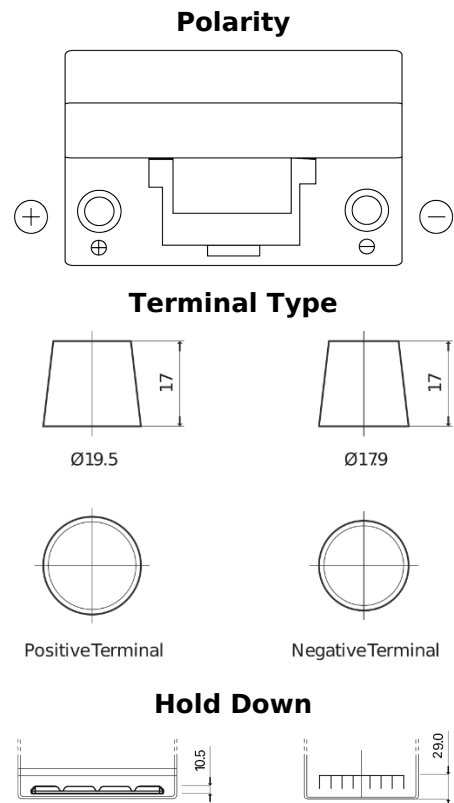

**Product overview**

Batteries for Cars

**Technica TB705**

Part number	TB705
Technology	Flooded
EAN/GTIN	3661024054447
Voltage	12 V
Capacity	70 Ah
CCA	540 A
Length	270 mm
Width	173 mm
Height	222 mm
Box size	D26
Polarity	ETN 1
Terminal Type	EN taper post
Hold Down	Korean B1+B6
Weights (subject of variation)	16.10 kg