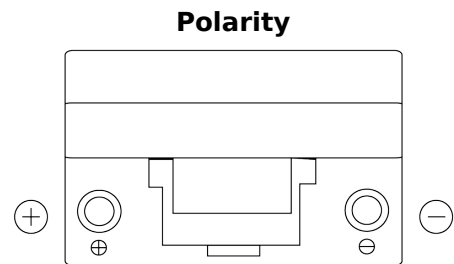

**Product overview**

Batteries for Cars

**Formula FB705**

Part number	FB705
Technology	Flooded
EAN/GTIN	3661024044448
Voltage	12 V
Capacity	70 Ah
CCA	540 A
Length	270 mm
Width	173 mm
Height	222 mm
Box size	D26
Polarity	ETN 1
Terminal Type	EN taper post
Hold Down	Korean B1+B6
Weights (subject of variation)	16.10 kg