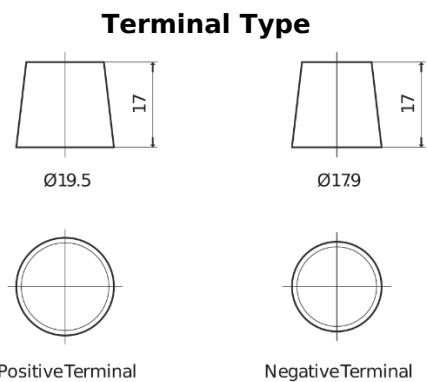

**Product overview**

Batteries for Cars

**Formula FB705**

Part number	FB705
Technology	Flooded
EAN/GTIN	3661024044448
Voltage	12 V
Capacity	70 Ah
CCA	540 A
Length	270 mm
Width	173 mm
Height	222 mm
Box size	D26
Polarity	ETN 1
Terminal Type	EN taper post
Hold Down	Korean B1+B6
Weights (subject of variation)	16.10 kg