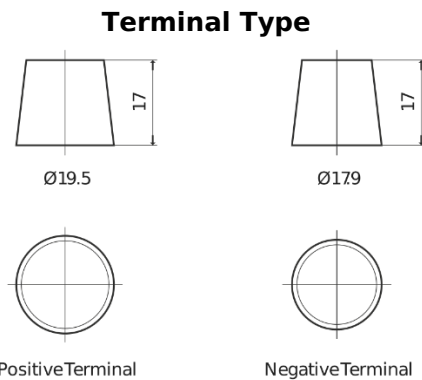

**Product overview**

Batteries for Cars

**Excell EB705**

Part number	EB705
Technology	Flooded
EAN/GTIN	3661024034449
Voltage	12 V
Capacity	70 Ah
CCA	540 A
Length	270 mm
Width	173 mm
Height	222 mm
Box size	D26
Polarity	ETN 1
Terminal Type	EN taper post
Hold Down	Korean B1+B6
Weights (subject of variation)	16.10 kg