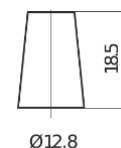

**Product overview**

Batteries for Cars

**Technica TB456**

Part number	TB456
Technology	Flooded
EAN/GTIN	3661024054355
Voltage	12 V
Capacity	45 Ah
CCA	330 A
Length	237 mm
Width	127 mm
Height	227 mm
Box size	B24
Polarity	ETN 0
Terminal Type	JIS taper post
Hold Down	B0
Weights (subject of variation)	11.40 kg

**Polarity**

**Terminal Type**

Positive Terminal

Negative Terminal

**Hold Down**

Design, features and specifications are subject to change without notice. We disclaim any representation or warranty, express or implied, concerning the data or recommendations, and in no event shall be liable for any loss or damage claimed to have arisen as a result. Some products may not be available in your local market.