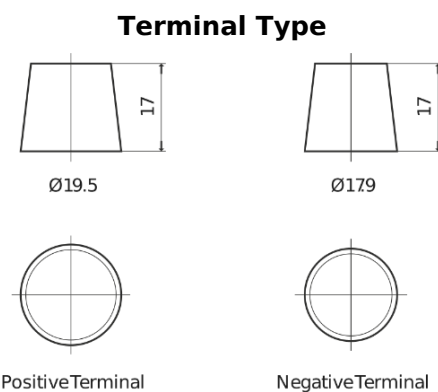

**Product overview**

Batteries for Marine and Leisure

**Equipment GEL ES2400**

Part number	ES2400
Technology	GEL
EAN/GTIN	3661024035750
Voltage	12 V
Capacity	210.0 Ah
Watt hour	2400 Wh
Length	518 mm
Width	274 mm
Height	240 mm
Box size	D06
Polarity	ETN 3
Terminal Type	EN taper post
Hold Down	B0
Weights (subject of variation)	63.50 kg