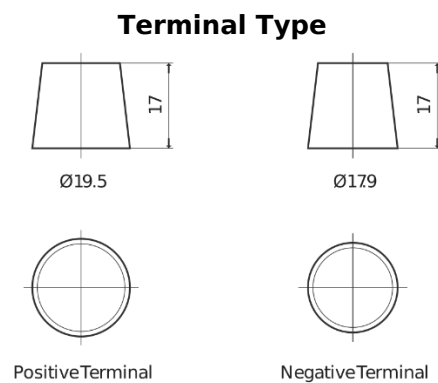

**Product overview**

Batteries for Marine and Leisure

**Equipment GEL ES1350**

Part number	ES1350
Technology	GEL
EAN/GTIN	3661024035774
Voltage	12 V
Capacity	120.0 Ah
Watt hour	1350 Wh
Length	513 mm
Width	189 mm
Height	223 mm
Box size	D04
Polarity	ETN 3
Terminal Type	EN taper post
Hold Down	B0
Weights (subject of variation)	40.00 kg