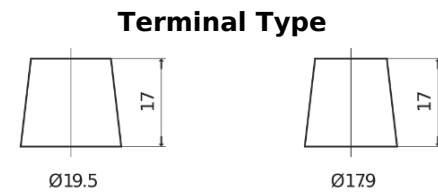

**Product overview**

Batteries for Marine and Leisure

**Equipment GEL ES1350**

Part number	ES1350
Technology	GEL
EAN/GTIN	3661024035774
Voltage	12 V
Capacity	120.0 Ah
Watt hour	1350 Wh
Length	513 mm
Width	189 mm
Height	223 mm
Box size	D04
Polarity	ETN 3
Terminal Type	EN taper post
Hold Down	B0
Weights (subject of variation)	40.00 kg