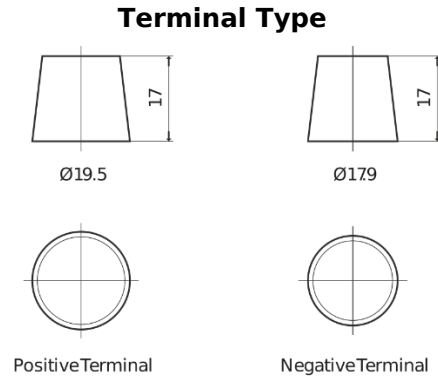

Product overview

Batteries for Marine and Leisure

Equipment GEL ES1300

Part number	ES1300
Technology	GEL
EAN/GTIN	3661024035781
Voltage	12 V
Capacity	120.0 Ah
Watt hour	1300 Wh
Length	345 mm
Width	171 mm
Height	283 mm
Box size	D03
Polarity	ETN 0
Terminal Type	EN taper post
Hold Down	B0
Weights (subject of variation)	37.50 kg