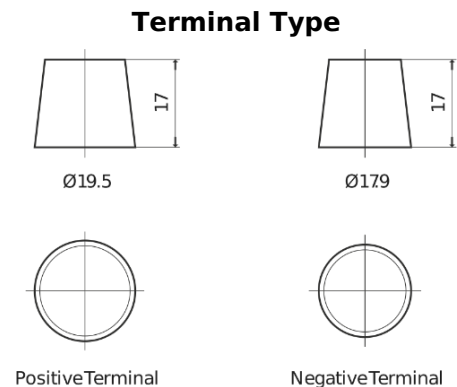

Product overview

Batteries for Marine and Leisure

Equipment GEL ES1300

Part number	ES1300
Technology	GEL
EAN/GTIN	3661024035781
Voltage	12 V
Capacity	120.0 Ah
Watt hour	1300 Wh
Length	345 mm
Width	171 mm
Height	283 mm
Box size	D03
Polarity	ETN 0
Terminal Type	EN taper post
Hold Down	B0
Weights (subject of variation)	37.50 kg