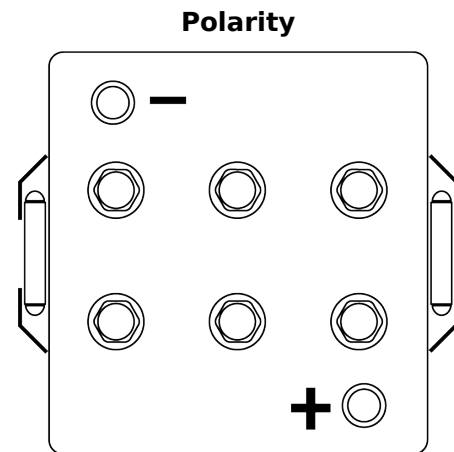

**Product overview**

Batteries for Marine and Leisure

**Equipment GEL ES1200**

Part number	ES1200
Technology	GEL
EAN/GTIN	3661024035798
Voltage	12 V
Capacity	110.0 Ah
Watt hour	1200 Wh
Length	284 mm
Width	267 mm
Height	226 mm
Box size	D07
Polarity	ETN 2
Terminal Type	EN taper post
Hold Down	B0
Weights (subject of variation)	37.50 kg