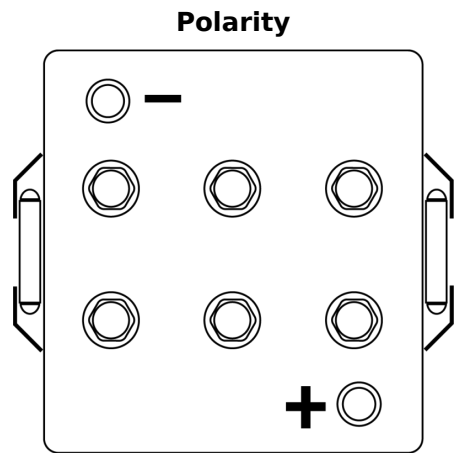

**Product overview**

Batteries for Marine and Leisure

**Equipment GEL ES1200**

Part number	ES1200
Technology	GEL
EAN/GTIN	3661024035798
Voltage	12 V
Capacity	110.0 Ah
Watt hour	1200 Wh
Length	284 mm
Width	267 mm
Height	226 mm
Box size	D07
Polarity	ETN 2
Terminal Type	EN taper post
Hold Down	B0
Weights (subject of variation)	37.50 kg