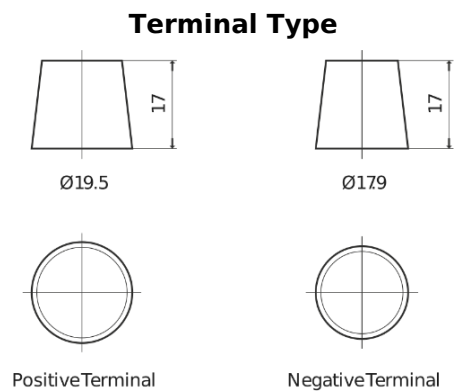

**Product overview**

Batteries for Marine and Leisure

**Equipment GEL ES1200**

Part number	ES1200
Technology	GEL
EAN/GTIN	3661024035798
Voltage	12 V
Capacity	110.0 Ah
Watt hour	1200 Wh
Length	284 mm
Width	267 mm
Height	226 mm
Box size	D07
Polarity	ETN 2
Terminal Type	EN taper post
Hold Down	B0
Weights (subject of variation)	37.50 kg