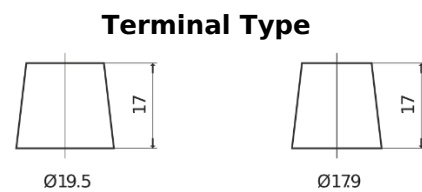

**Product overview**

Batteries for Marine and Leisure

**Equipment GEL ES1200**

Part number	ES1200
Technology	GEL
EAN/GTIN	3661024035798
Voltage	12 V
Capacity	110.0 Ah
Watt hour	1200 Wh
Length	284 mm
Width	267 mm
Height	226 mm
Box size	D07
Polarity	ETN 2
Terminal Type	EN taper post
Hold Down	B0
Weights (subject of variation)	37.50 kg