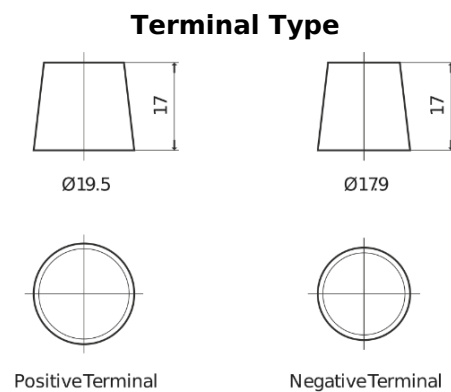

**Product overview**

Batteries for Marine and Leisure

**Dual ER850**

Part number	ER850
Technology	Flooded
EAN/GTIN	3661024037440
Voltage	12 V
Capacity	180.0 Ah
CCA	1000 A
Watt hour	850 Wh
Length	513 mm
Width	223 mm
Height	223 mm
Box size	D05
Polarity	ETN 3
Terminal Type	EN taper post
Hold Down	B0
Weights (subject of variation)	46.10 kg