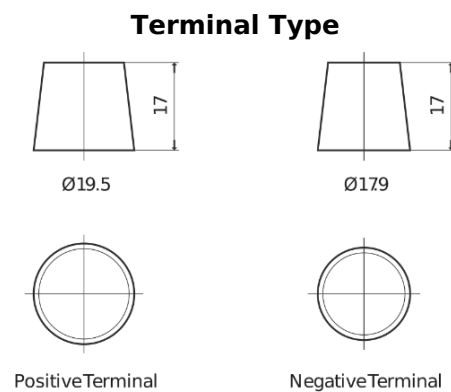

Product overview

Batteries for Marine and Leisure

Dual ER850

Part number	ER850
Technology	Flooded
EAN/GTIN	3661024037440
Voltage	12 V
Capacity	180.0 Ah
CCA	1000 A
Watt hour	850 Wh
Length	513 mm
Width	223 mm
Height	223 mm
Box size	D05
Polarity	ETN 3
Terminal Type	EN taper post
Hold Down	B0
Weights (subject of variation)	46.10 kg