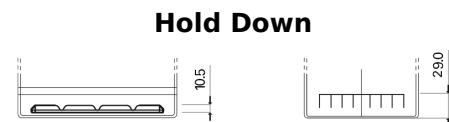

Product overview

Batteries for Marine and Leisure

Dual ER350

Part number	ER350
Technology	Flooded
EAN/GTIN	3661024036009
Voltage	12 V
Capacity	80 Ah
CCA	510 A
Watt hour	350 Wh
Length	270 mm
Width	173 mm
Height	222 mm
Box size	D26
Polarity	ETN 1
Terminal Type	EN taper post
Hold Down	Korean B1+B6
Weights (subject of variation)	17.40 kg