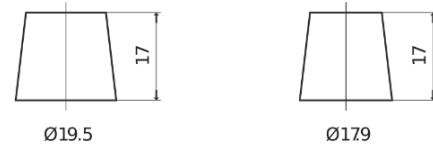

Terminal Type