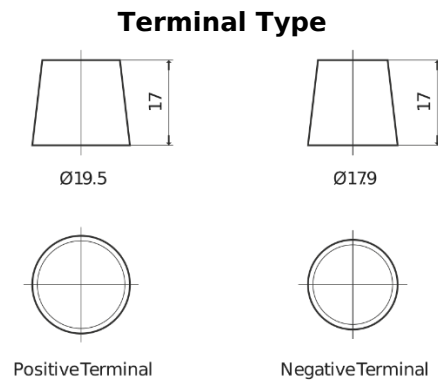

Product overview

Batteries for Marine and Leisure

Dual ER350

Part number	ER350
Technology	Flooded
EAN/GTIN	3661024036009
Voltage	12 V
Capacity	80 Ah
CCA	510 A
Watt hour	350 Wh
Length	270 mm
Width	173 mm
Height	222 mm
Box size	D26
Polarity	ETN 1
Terminal Type	EN taper post
Hold Down	Korean B1+B6
Weights (subject of variation)	17.40 kg