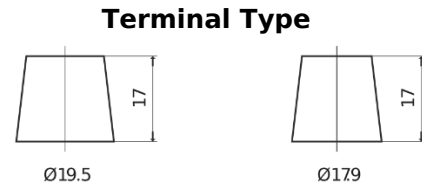

Product overview

Batteries for Marine and Leisure

Dual ER550

| | |
|--------------------------------|---------------|
| Part number | ER550 |
| Technology | Flooded |
| EAN/GTIN | 3661024035989 |
| Voltage | 12 V |
| Capacity | 115.0 Ah |
| CCA | 760 A |
| Watt hour | 550 Wh |
| Length | 349 mm |
| Width | 175 mm |
| Height | 235 mm |
| Box size | D02 |
| Polarity | ETN 1 |
| Terminal Type | EN taper post |
| Hold Down | B0 |
| Weights (subject of variation) | 27.80 kg |