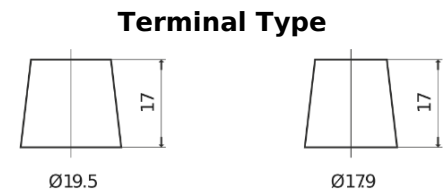

Product overview

Batteries for Marine and Leisure

Dual ER550

Part number	ER550
Technology	Flooded
EAN/GTIN	3661024035989
Voltage	12 V
Capacity	115.0 Ah
CCA	760 A
Watt hour	550 Wh
Length	349 mm
Width	175 mm
Height	235 mm
Box size	D02
Polarity	ETN 1
Terminal Type	EN taper post
Hold Down	B0
Weights (subject of variation)	27.80 kg