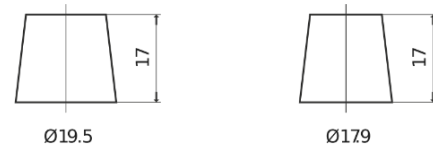

**Product overview**

Batteries for Marine and Leisure

**Dual ER450**

Part number	ER450
Technology	Flooded
EAN/GTIN	3661024035996
Voltage	12 V
Capacity	95.0 Ah
CCA	650 A
Watt hour	450 Wh
Length	306 mm
Width	173 mm
Height	222 mm
Box size	D31
Polarity	ETN 1
Terminal Type	EN taper post
Hold Down	Korean B1
Weights (subject of variation)	21.70 kg

**Polarity**

**Terminal Type**

Positive Terminal

Negative Terminal

**Hold Down**

Design, features and specifications are subject to change without notice. We disclaim any representation or warranty, express or implied, concerning the data or recommendations, and in no event shall be liable for any loss or damage claimed to have arisen as a result. Some products may not be available in your local market.