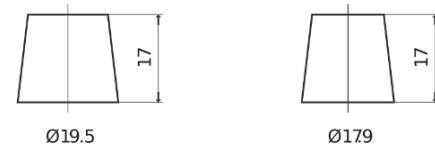

Terminal Type