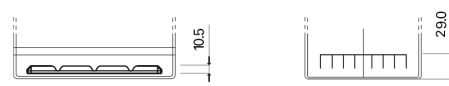

**Product overview**

Batteries for Marine and Leisure

**Dual ER350**

Part number	ER350
Technology	Flooded
EAN/GTIN	3661024036009
Voltage	12 V
Capacity	80.0 Ah
CCA	510 A
Watt hour	350 Wh
Length	270 mm
Width	173 mm
Height	222 mm
Box size	D26
Polarity	ETN 1
Terminal Type	EN taper post
Hold Down	Korean B1+B6
Weights (subject of variation)	17.40 kg

**Polarity**

**Terminal Type**

**Hold Down**

Design, features and specifications are subject to change without notice. We disclaim any representation or warranty, express or implied, concerning the data or recommendations, and in no event shall be liable for any loss or damage claimed to have arisen as a result. Some products may not be available in your local market.