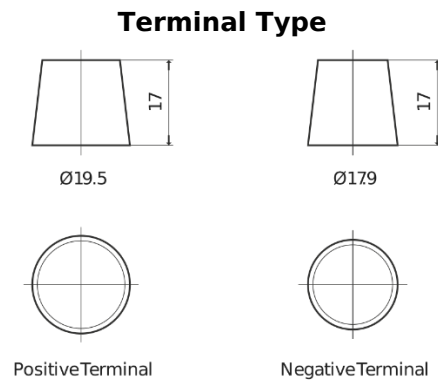

Product overview

Batteries for Marine and Leisure

Dual ER350

Part number	ER350
Technology	Flooded
EAN/GTIN	3661024036009
Voltage	12 V
Capacity	80.0 Ah
CCA	510 A
Watt hour	350 Wh
Length	270 mm
Width	173 mm
Height	222 mm
Box size	D26
Polarity	ETN 1
Terminal Type	EN taper post
Hold Down	Korean B1+B6
Weights (subject of variation)	17.40 kg