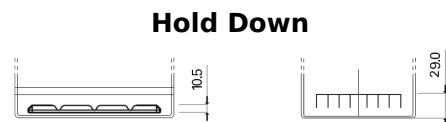

Product overview

Batteries for Marine and Leisure

Dual ER350

Part number	ER350
Technology	Flooded
EAN/GTIN	3661024036009
Voltage	12 V
Capacity	80.0 Ah
CCA	510 A
Watt hour	350 Wh
Length	270 mm
Width	173 mm
Height	222 mm
Box size	D26
Polarity	ETN 1
Terminal Type	EN taper post
Hold Down	Korean B1+B6
Weights (subject of variation)	17.40 kg