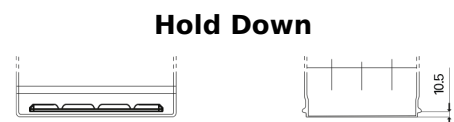

Product overview

Batteries for Cars

Premium EA654

Part number	EA654
Technology	Flooded
EAN/GTIN	3661024034142
Voltage	12 V
Capacity	65 Ah
CCA	580 A
Length	230 mm
Width	173 mm
Height	222 mm
Box size	D23
Polarity	ETN 0
Terminal Type	EN taper post
Hold Down	Korean B1
Weights (subject of variation)	16.00 kg